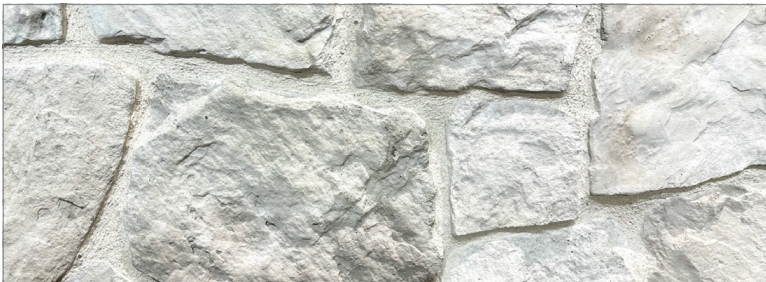

FIELDSTONE

The right amount of *rustic*.

With its rich texture, dimensional profile, and organic mix of shapes, Fieldstone delivers a rustic look rooted in natural design. Random and linear lines add movement and authentic character to spaces seeking an elevated, earthy feel.

Telluride

Flats: #122374 | Corners: #122375

Winter Sky

Flats: #122376 | Corners: #122377

SPECIFICATIONS

Height 8" - 16"

Length 8" - 16"

Thickness 1.5" - 2.5"