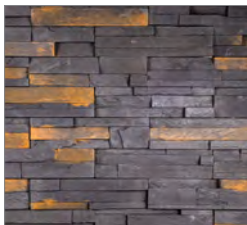

STACKED STONE

Adding the beauty of stone doesn't get any *easier*

Featuring hand-crafted shapes, a multilayered look, a grout-free installation and the convenience of two panel sizes, Stacked Stone is an installer's dream. Perfect for DIYers and professionals alike, both sizes offer the convenience and speed of a grout-free panel system, simplifying projects without compromising style. Approved for interior and exterior use and available in 12 colors.

AVAILABLE COLORS

Ash | 6"

Cape Cod | 3"

Crested Butte | 3"

Del Norte | 3" + 6"

Driftwood | 6"

Glacier | 3" + 6"

Gold Rundle | 3"

Grays Harbor | 6"

Grizzly Peak | 3"

Ironwood | 6"

Pinos Creek | 3"

Willow Park | 3"

SPECIFICATIONS

Stacked Stone is available in 3" or 6" panels.

Height	3"	6"
Length	12"	12", 18"
Thickness	1.25" - 1.5"	1.25" - 1.5"
Corner Returns	4" short 7" long	4" short 7.5", 10" long
Corner Height	3"	6"
Weight SF	10-12 lbs	10-12 lbs