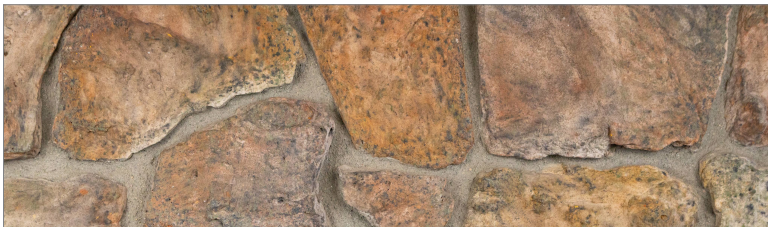

MOSS

Naturally rugged textures with *rustic charm*

Rough textured and irregularly shaped, Sunset's Moss profile features relatively consistent color ranges primarily in warm earth tones. Well-suited to a standard width to wider grout lines.

EXTERIOR

INTERIOR

RESIDENTIAL

COMMERCIAL

Buff & Sienna Moss Blend

CURT G
VISIT

MOSS

AVAILABLE COLORS

Buff

Sienna

SPECIFICATIONS

Height 8" - 16"

Length 8" - 16"

Thickness 1.5" - 2.5"

Corner Returns 4" short
5" - 10.5" long

Corner Height 5" - 12"